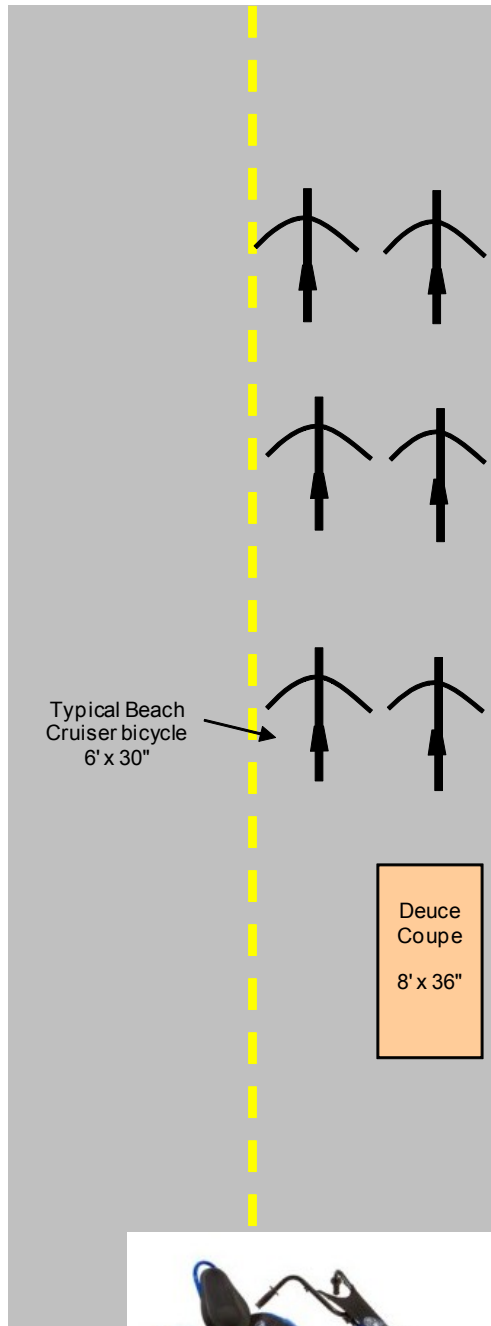

## Deuce Coupe, Chopper, & Quad Sport

To comfortably fit on narrower bike paths and sidewalks, our Deuce Coupe has the identical width of a standard adult trike. Built for the rental market, we've added additional safety features and reliability.

Our Chopper and Quad Sport are narrower than an adult trike.

This family of products will accommodate riders from 7 years old, to adults.